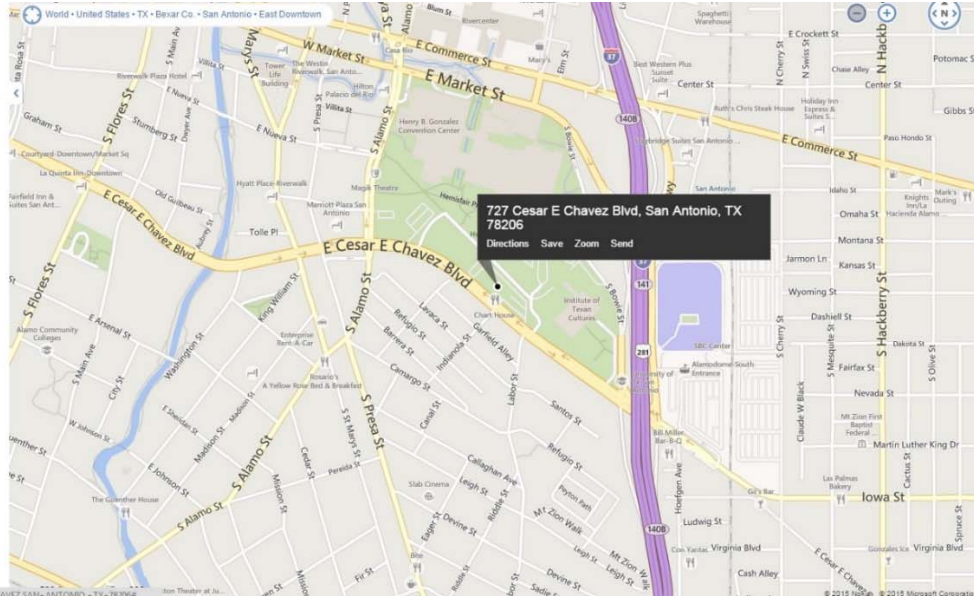

## Directions and Maps for Local Social Security Offices

You can either travel by car or bus to one of the following offices in order to apply for your Social Security Number. If you are driving, please see the directions below. In order to plan your bus route, please visit, <http://www.viainfo.net/Ride/Default.aspx>.

### 1) Downtown

#### 727 East Cesar Chavez, San Antonio, TX 78206 (7<sup>th</sup> Floor, Room 701)

TAKE CESAR E CHAVEZ EXIT OFF IH-10/35 AND WEST CESAR E CHAVEZ OFF IH-37. OFFICE IS LOCATED IN THE HENRY B GONZALES FEDERAL BLDG WHICH IS NEXT TO THE FED COURTHOUSE ON NORTH SIDE OF CESAR E CHAVEZ ABOUT 1/4 MILE WEST OF ALAMODOME. THE BEST TIME TO VISIT THIS OFFICE IS TUESDAY OR FRIDAY.

### 2) Far East Side