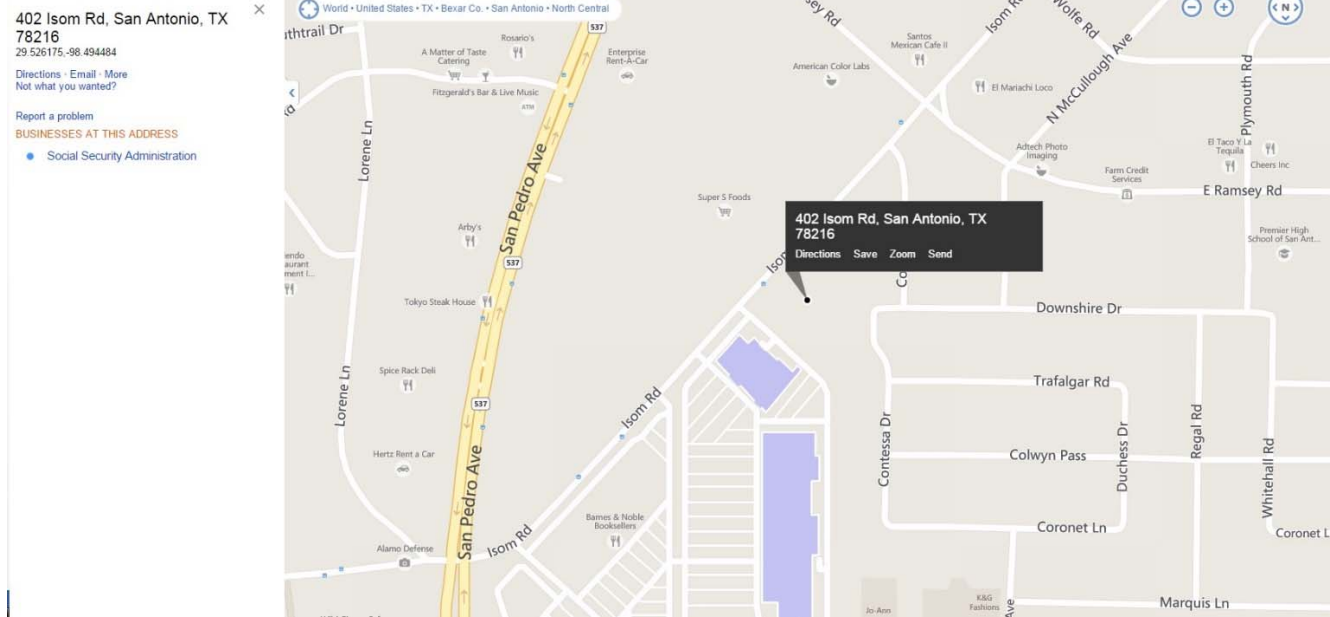

#### 727 East Cesar Chavez, San Antonio, TX 78206 (7<sup>th</sup> Floor, Room 701)

TAKE CESAR E CHAVEZ EXIT OFF IH-10/35 AND WEST CESAR E CHAVEZ OFF IH-37. OFFICE IS LOCATED IN THE HENRY B GONZALES FEDERAL BLDG WHICH IS NEXT TO THE FED COURTHOUSE ON NORTH SIDE OF CESAR E CHAVEZ ABOUT 1/4 MILE WEST OF ALAMODOME. THE BEST TIME TO VISIT THIS OFFICE IS TUESDAY OR FRIDAY.

### 2) Far East Side

#### 411 Richland Hills Drive, San Antonio, TX 78245

RICHLAND HILLS RUNS PARALLEL TO SH-151. TAKE HWY 410 W AND EXIT ON MILITARY DRIVE. GO PAST WALMART AND TURN RIGHT ONTO RICHLAND HILLS DR. CONTINUE ON RICHLAND HILLS AND OFFICE IS TO THE LEFT. IN ADDITION, THERE IS A SHOPPING CENTER AT SH-151 AND LOOP 410. WE ARE BEHIND THAT CENTER ON THE ROAD BEHIND LOWE'S.

**3) North Central**

**402 Isom Road, San Antonio, 78216**

FROM I-10 E TAKE EXIT 564 MERGE E TO I-410 E TAKE SLIGHT RIGHT ONTO RAMP TO MCCULLOUGH AVE, TURN LEFT TO SAN PEDRO AVE, TURN RIGHT ON ISOM RD. FROM I-35 S TAKE EXIT 158A MERGE TO US 281N TAKE I410W EXIT RIGHT TO SAN PEDRO AVE TURN RIGHT ON ISOM RD. FROM I-35 N TAKE I-410W TOWARD TX-368 KEEP RIGHT ONTO SAN PEDRO AVE, THEN TURN RIGHT ON ISOM RD. FROM US-281N TAKE EXIT I-410W KEEP RIGHT TO SAN PEDRO AVE, THEN RIGHT ON ISOM RD. OFFICE IS LOCATED BETWEEN SAN PEDRO AND E. RAMSEY BEHIND HALF PRICE BOOK BUS ROUTES DROP OFF IN FRONT OF BUILDING.