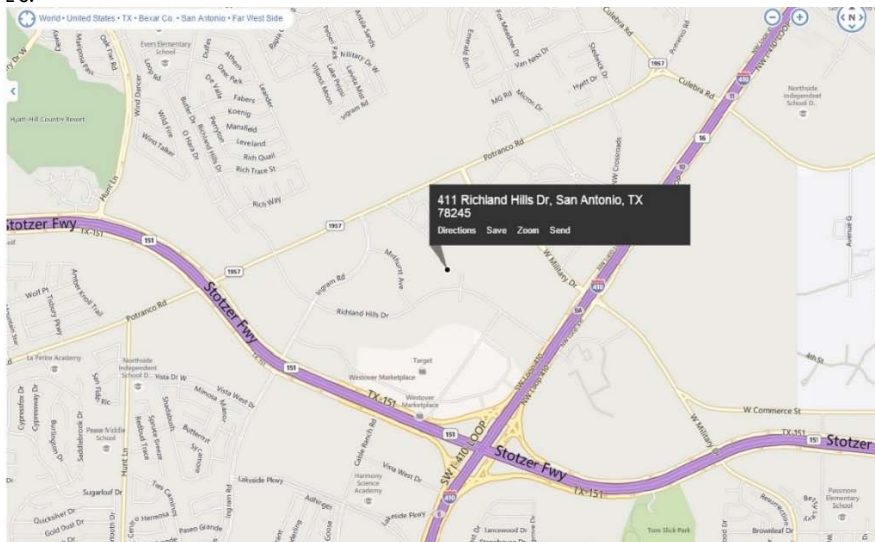

2) Far East Side

411 Richland Hills Drive, San Antonio, TX 78245

RICHLAND HILLS RUNS PARALLEL TO SH-151. TAKE HWY 410 W AND EXIT ON MILITARY DRIVE. GO PAST WALMART AND TURN RIGHT ONTO RICHLAND HILLS DR. CONTINUE ON RICHLAND HILLS AND OFFICE IS TO THE LEFT. IN ADDITION, THERE IS A SHOPPING CENTER AT SH-151 AND LOOP 410. WE ARE BEHIND THAT CENTER ON THE ROAD BEHIND LOWE'S.

411 Richland Hills Dr, San Antonio, TX 78245
29 443979-86 647933

Directions · Email · More
Not what you wanted?

Report a problem

BUSINESSES AT THIS ADDRESS

- Social Security Administration
- Seven Properties